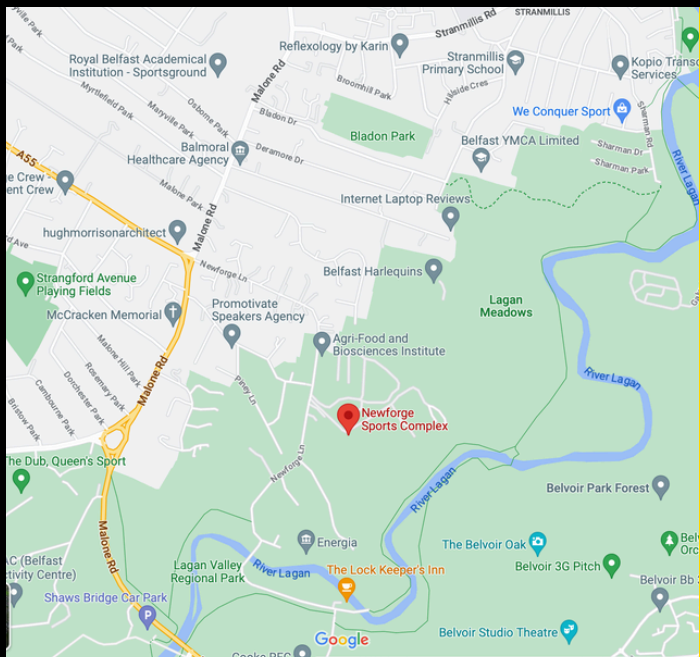

Newforge Location

Newforge Sports Complex and Event Hub is located in the beautiful surroundings of Lagan Valley Regional Park in South Belfast. We are 10 minutes drive from Belfast City Centre, and Newforge Lane is accessed from the Malone Road at the junction with Balmoral Avenue.

Getting to Newforge

Newforge is readily accessible by car. We have ample free parking onsite, with almost 300 parking spaces, including 21 disabled bays and areas for buses/coaches.

Translink provides a wide variety of trains and bus services throughout Belfast. The closest train halt to Newforge is Balmoral 1.4 miles away (30 minute walk). Malone Road is serviced by the number 8 bus with the closest stop 0.5 miles away (10 minute walk). The number 93 bus services Newforge Lane from Belfast City Centre, arriving at 8.49am and departing at 5.10pm.

On arrival, please present photographic ID to security personnel at the front gate and they will direct you to your event.

Things to do at Newforge

- ✔ Licenced Restaurant - Breakfast & Lunch
- ✔ Biscuit Box Cafe - Coffee & Snacks
- ✔ Vending - Coffee & Snacks
- ✔ Gym - day passes available
- ✔ Daily Fitness Classes
- ✔ Cryospa - for recovery
- ✔ Physio - for treatment
- ✔ Sports Hall & Pitches - available for hire

Access for all

Our Sports & Event Hub is an ISF Accredited facility. Developed by Disability Sport NI, it encourages and recognises excellence in the design of sports facilities.

Address

📍 18b Newforge Lane,
Belfast,
BT9 5NW

Contact

✉ conferencing@newforge.com

☎ 028 9068 1027

🌐 www.newforge.com